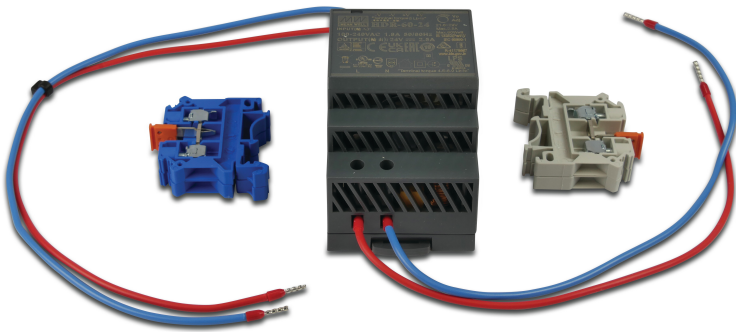

Transformer kit for NorsupOne V2 24VDC 2,5A 60W including connection terminals, accessories and wiring 2,5A 24VDC (7038909)

REBER
Bewässerungssysteme

TECHNISCHE DATEN

Max. Leistung 60 Watt

Spannung 24VDC

Ampere 2,5 A