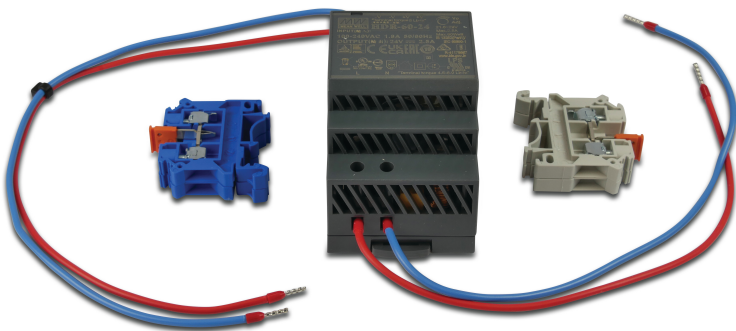

Transformer kit for NorsupOne V2 24VDC 2,5A 60W including connection terminals, accessories and wiring 2,5A 24VDC (7038909)

REBER
Bewässerungssysteme

TECHNISCHE DATEN

Max. Leistung 60 Watt

Spannung 24VDC

Ampere 2,5 A